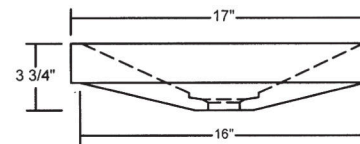

## SYNC-VSL DROP-IN VESSEL

©2010 STONE FOREST, INC.

US PATENT # D607.092S

- Available in:
  - Honed Basalt (HB)
  - White Onyx (WO)
- Includes stainless drain cover. Must be used with a flat grid drain.
- Approximate thickness at drain is .75". Required drain use 9054D Grid Drain. This can be supplied by Stone Forest at your request in select finishes.
- Cutout in countertop needs to be 13" W x 16-1/2" D
- Sink has a 2-1/8" reveal above the countertop when installed.
- Do not use pop-up drains.
- Do not use plumbers putty.
- Approx 80 lbs.

TOP VIEW

FRONT VIEW

SIDE VIEW