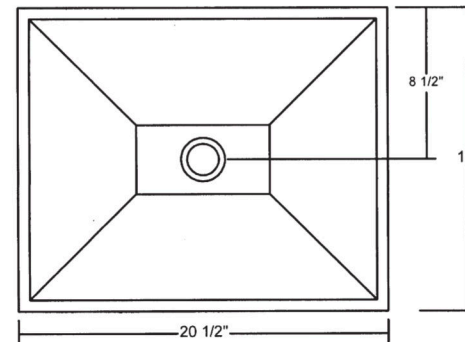

## SYNC-VSL DROP-IN VESSEL

©2010 STONE FOREST, INC.

US PATENT # D607.092S

- Available in:
  - Honed Basalt (HB)
  - White Onyx (WO)
- Includes stainless drain cover. Must be used with a flat grid drain.
- Approximate thickness at drain is .75". Required drain use 9054D Grid Drain. This can be supplied by Stone Forest at your request in select finishes.
- Cutout in countertop needs to be 13" W x 16-1/2" D
- Sink has a 2-1/8" reveal above the countertop when installed.
- Do not use pop-up drains.
- Do not use plumbers putty.
- Approx 80 lbs.

TOP VIEW

FRONT VIEW

SIDE VIEW