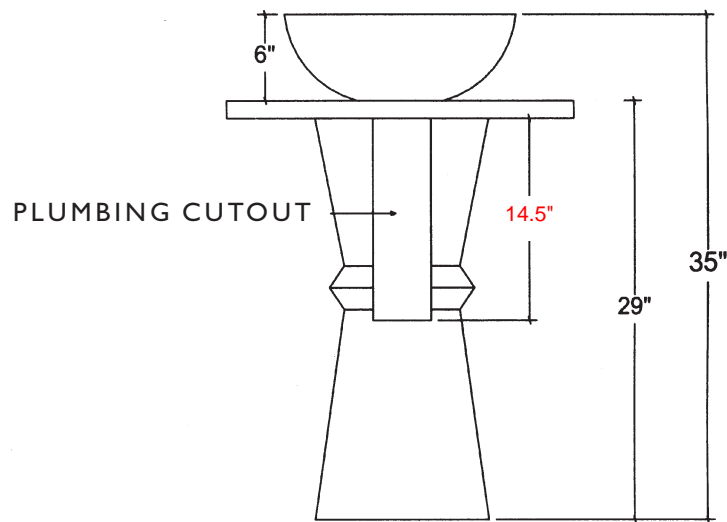

Must be used with CS11 Polished Countertop.

Can be used with any Stone Forest vessel sink.

For counter specs and drilling options see spec page F18.

We recommend the use of 910VC drain lock with this pedestal.

Approx 50 lbs.

FRONT VIEW

SHOWN WITH
CS10 COUNTERTOP
AND 16" SINK

BACK VIEW

SHOWN WITH
CS10 COUNTERTOP
AND 16" SINK