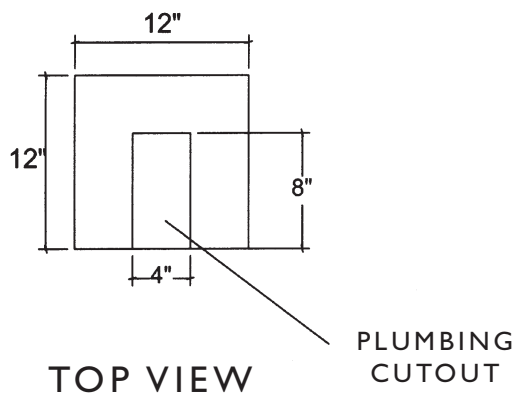

Brancusi inspired pedestals crafted from solid timber. Its beauty is enhanced by the random checking which occurs as it ages naturally.

Softwood with light stain finish.

Must be used with CS11 Polished Countertop.

Can be used with any Stone Forest vessel sink.

For counter specs and drilling options see spec page F18.

We recommend the use of 910VC drain lock with this pedestal.

Approx 50 lbs.