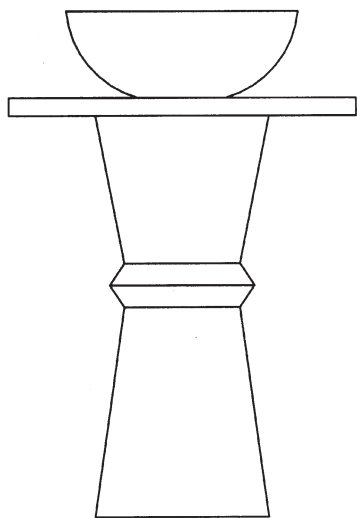

**PW01
MADERA PEDESTAL**

© 2003 STONE FOREST, INC.

Brancusi inspired pedestals crafted from solid timber. Its beauty is enhanced by the random checking which occurs as it ages naturally.

Softwood with light stain finish.

Must be used with CS11 Polished Countertop.

Can be used with any Stone Forest vessel sink.

For counter specs and drilling options see spec page F18.

We recommend the use of 910VC drain lock with this pedestal.

Approx 50 lbs.

FRONT VIEW

SHOWN WITH
CS10 COUNTERTOP
AND 16" SINK

BACK VIEW

SHOWN WITH
CS10 COUNTERTOP
AND 16" SINK