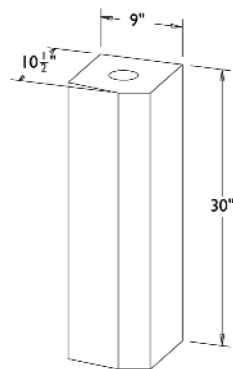

**PS31 HB
SINGLE BASALT
BATH PEDESTAL**

Cut from a single
basalt column
Each will vary in
color and texture

- Can be used with any vessel sink
- We recommend the use of 910VC drain lock with this pedestal
- Approx 100 lbs