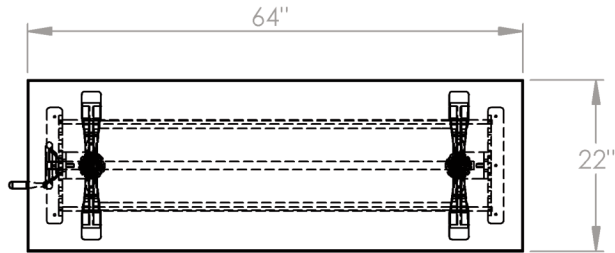

PI-INDCON INDUSTRIAL CONSOLE

©2015 STONE FOREST, INC.

TOP VIEW

FRONT VIEW

SIDE VIEW

- Cast Iron/Luna Bianca Marble
- Countertop can be drilled for most configurations of sinks and faucets. Some areas cannot be drilled due to the upper support bars of the console.
- Can be used with any Stone Forest vessel sink.
- Console can be adjusted between 30"-36"H and then disabled once installed.
- Approx 325 lbs

Industrial Console Faucet Locating

Due to the hand-carving of each piece, small variances in shape and size are to be expected.

SIZE **A** DWG. NO. Industrial Console Faucet locating

REV. **A**

MATERIAL

WEIGHT: lbs SHEET 1 OF 1