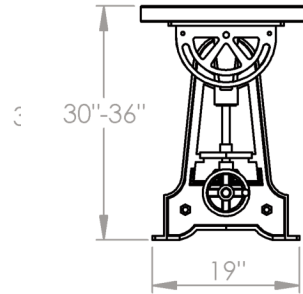

PI-INDCON INDUSTRIAL CONSOLE

©2015 STONE FOREST, INC.

TOP VIEW

FRONT VIEW

SIDE VIEW

- Cast Iron/Luna Bianca Marble
- Countertop can be drilled for most configurations of sinks and faucets. Some areas cannot be drilled due to the upper support bars of the console.
- Can be used with any Stone Forest vessel sink.
- Console can be adjusted between 30"-36"H and then disabled once installed.
- Approx 325 lbs

Industrial Console Faucet Locating

Due to the hand-carving of each piece, small variances in shape and size are to be expected.

SIZE **A** DWG. NO. Industrial Console Faucet locating

REV. **A**

MATERIAL

WEIGHT: lbs SHEET 1 OF 1