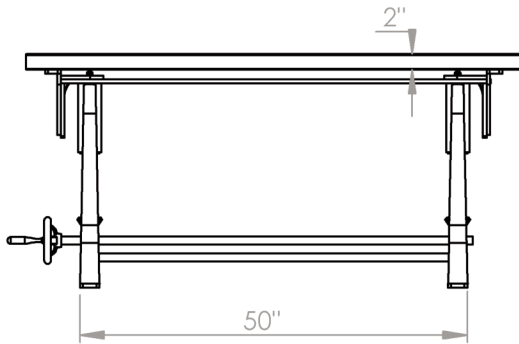

PI-INDCON INDUSTRIAL CONSOLE

©2015 STONE FOREST, INC.

TOP VIEW

FRONT VIEW

SIDE VIEW

- Cast Iron/Luna Bianca Marble
- Countertop can be drilled for most configurations of sinks and faucets. Some areas cannot be drilled due to the upper support bars of the console.
- Can be used with any Stone Forest vessel sink.
- Console can be adjusted between 30"-36"H and then disabled once installed.
- Approx 325 lbs

Industrial Console Faucet Locating

Due to the hand-carving of each piece, small variances in shape and size are to be expected.

SIZE **A** DWG. NO. Industrial Console Faucet locating

REV. **A**

MATERIAL

WEIGHT: lbs SHEET 1 OF 1