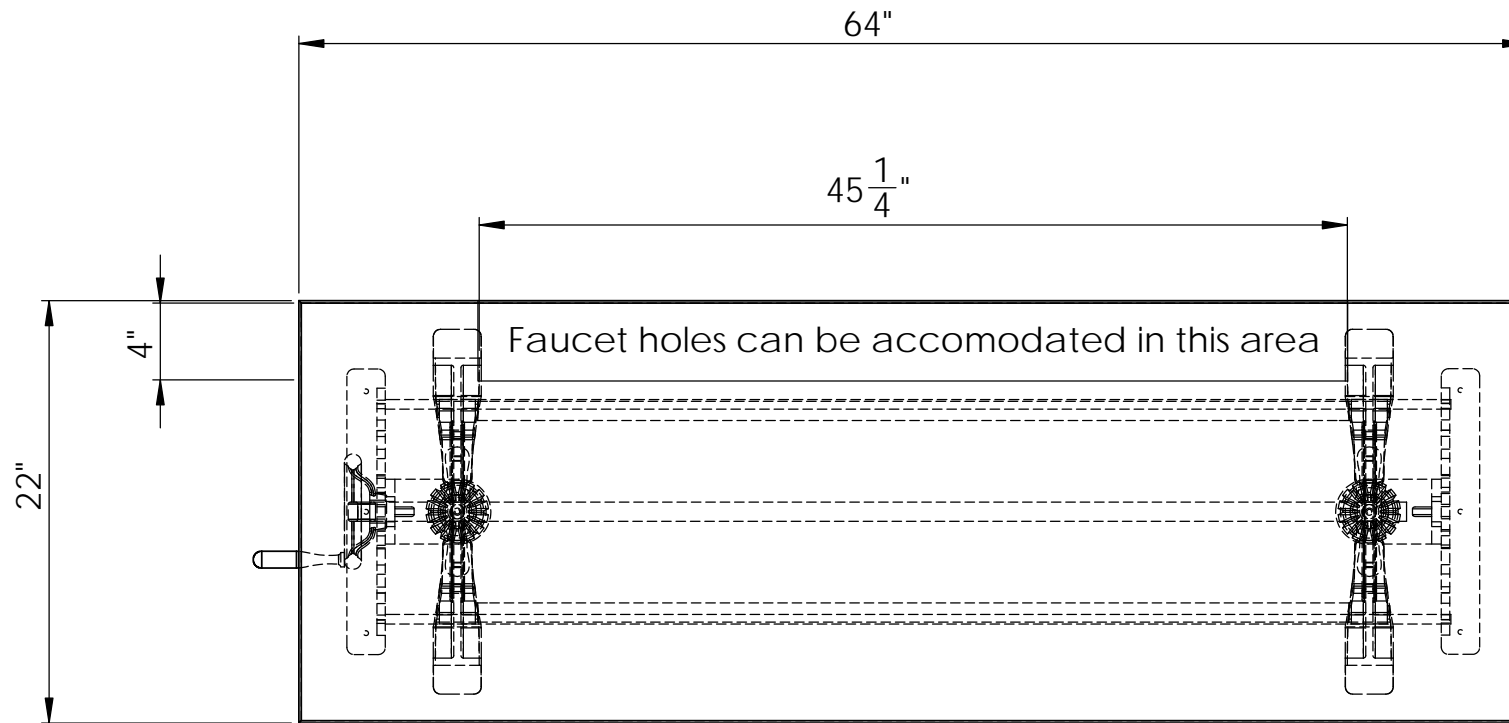

PI-INDCON INDUSTRIAL CONSOLE

©2015 STONE FOREST, INC.

TOP VIEW

FRONT VIEW

SIDE VIEW

- Cast Iron/Luna Bianca Marble
- Countertop can be drilled for most configurations of sinks and faucets. Some areas cannot be drilled due to the upper support bars of the console.
- Can be used with any Stone Forest vessel sink.
- Console can be adjusted between 30"-36"H and then disabled once installed.
- Approx 325 lbs

Industrial Console Faucet Locating

Due to the hand-carving of each piece, small variances in shape and size are to be expected.

SIZE **A** DWG. NO. Industrial Console Faucet locating

REV. **A**

MATERIAL

WEIGHT: lbs SHEET 1 OF 1