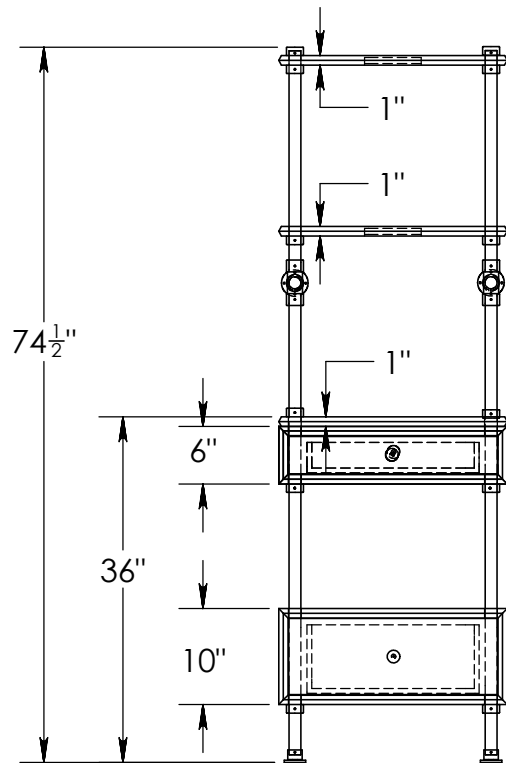

PFS-STGSLF-24 xxxx
Elementar Storage Shelf with Stone Shelf

Due to the hand-carving of each piece, small variances in shape and size are to be expected.

SIZE DWG. NO. REV.
A PFS-STGSLF-24 **A**

WEIGHT: SHEET 1 OF 1

©2022 Stone Forest, Inc.

DO NOT SCALE DRAWING