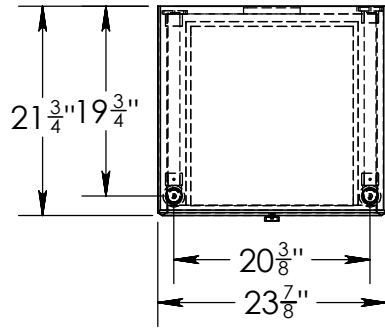

PFS-STGSLF-24 xxxx
Elementar Storage Shelf with Stone Shelf

Due to the hand-carving of each piece, small variances in shape and size are to be expected.

SIZE DWG. NO. REV.
A PFS-STGSLF-24 **A**

WEIGHT: SHEET 1 OF 1

©2022 Stone Forest, Inc.

DO NOT SCALE DRAWING