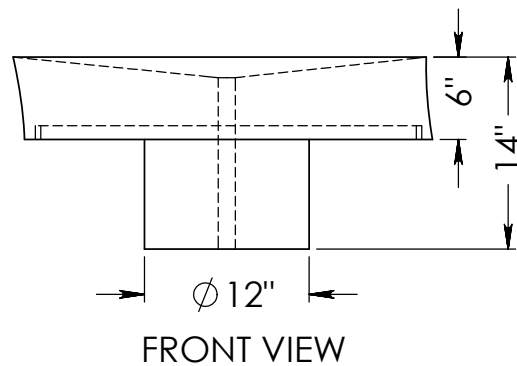

30" DIAMETER

36" DIAMETER

GF-19 36
Natural Millstone Fountain

SIZE DWG. NO. REV.
A GF-19 Natural Millstone.SLDASM A

WEIGHT: SHEET 1 OF 1

©2016 Stone Forest, Inc.

Due to the hand-carving of each piece, small variances in shape and size are to be expected.

DO NOT SCALE DRAWING