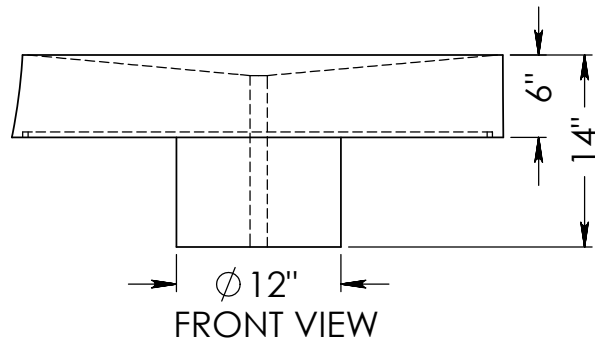

30" DIAMETER

36" DIAMETER

GF-19 36
Natural Millstone Fountain

SIZE DWG. NO. REV.
A GF-19 Natural Millstone.SLDASM A

WEIGHT: SHEET 1 OF 1

©2016 Stone Forest, Inc.

Due to the hand-carving of each piece, small variances in shape and size are to be expected.

DO NOT SCALE DRAWING