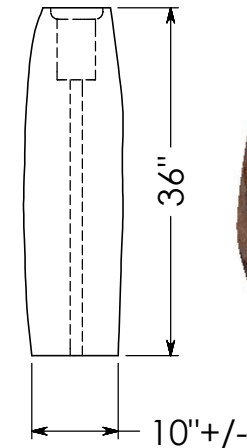

top view

front view

side view

top view

front view

side view

GF75 Pebble C Shape
48''h & 36''h

SIZE **A** DWG. NO. F75- Pebble C

REV. **A**

WEIGHT: SHEET 1 OF 1

©2019 Stone Forest, Inc.

Due to the hand-carving of each piece, small variances in shape and size are to be expected.

DO NOT SCALE DRAWING