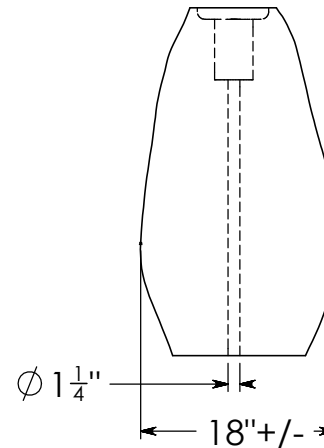

top view

front view

side view

top view

front view

side view

GF75 Pebble C Shape
48''h & 36''h

SIZE **A** DWG. NO. F75- Pebble C