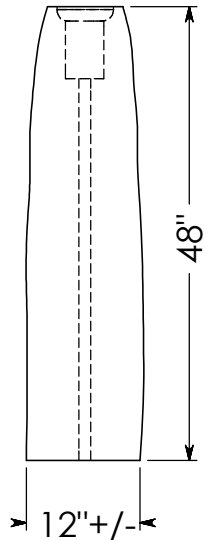

top view

front view

side view

top view

front view

side view

GF75 Pebble C Shape
48''h & 36''h

SIZE **A** DWG. NO. F75- Pebble C

REV. **A**

WEIGHT: SHEET 1 OF 1

©2019 Stone Forest, Inc.

Due to the hand-carving of each piece, small variances in shape and size are to be expected.

DO NOT SCALE DRAWING