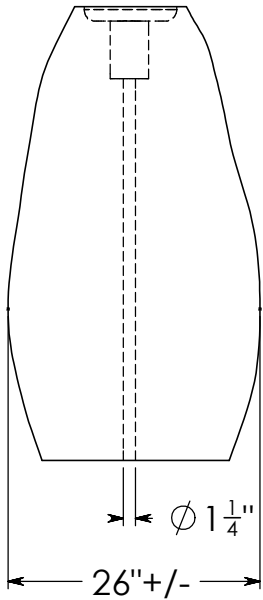

top view

front view

side view

top view

front view

side view

GF75 Pebble C Shape
48''h & 36''h

SIZE **A** DWG. NO. F75- Pebble C