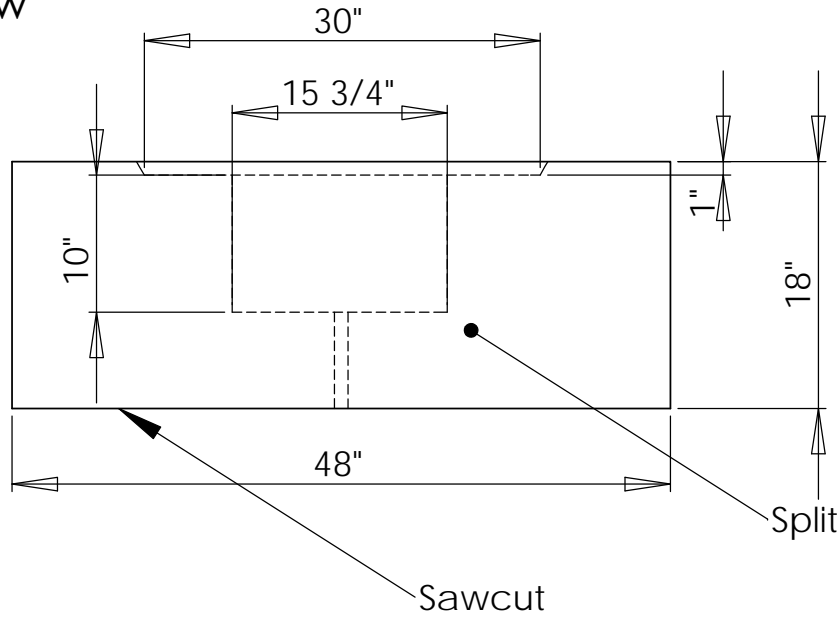

FRONT VIEW

SIDE VIEW

TOP VIEW

STONE
FOREST

F45 Water Table,
Blue/gray granite
Polished/split

REV

COPYRIGHT 2005 STONE FOREST, INC.