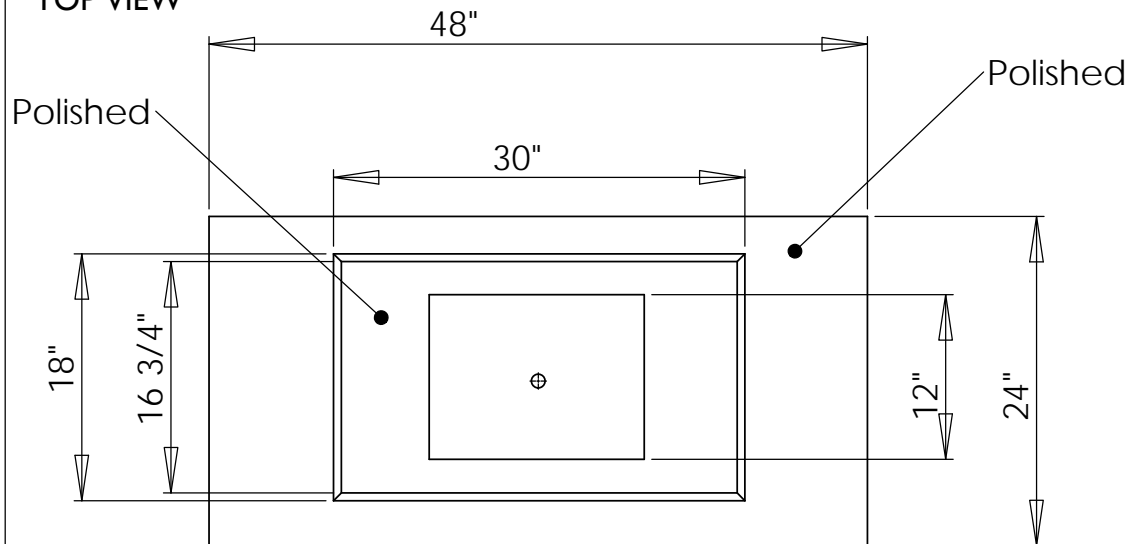

FRONT VIEW

SIDE VIEW

TOP VIEW

STONE
FOREST

F45 Water Table,
Blue/gray granite
Polished/split

REV

COPYRIGHT 2005 STONE FOREST, INC.