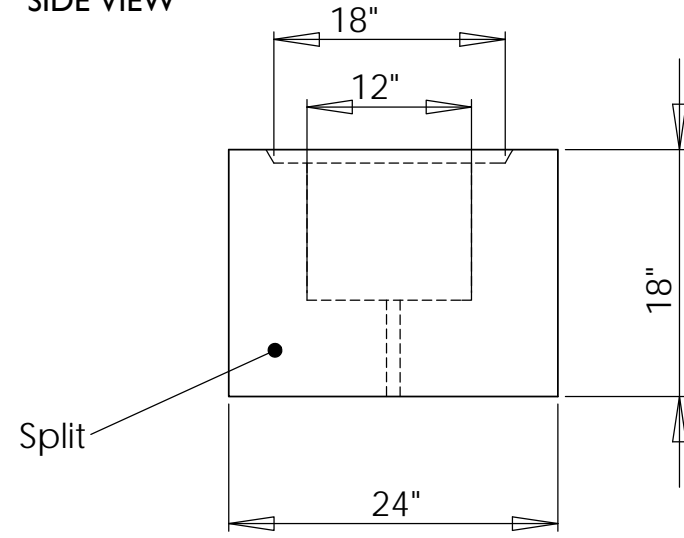

FRONT VIEW

SIDE VIEW

TOP VIEW

STONE
FOREST

F45 Water Table,
Blue/gray granite
Polished/split

REV

COPYRIGHT 2005 STONE FOREST, INC.