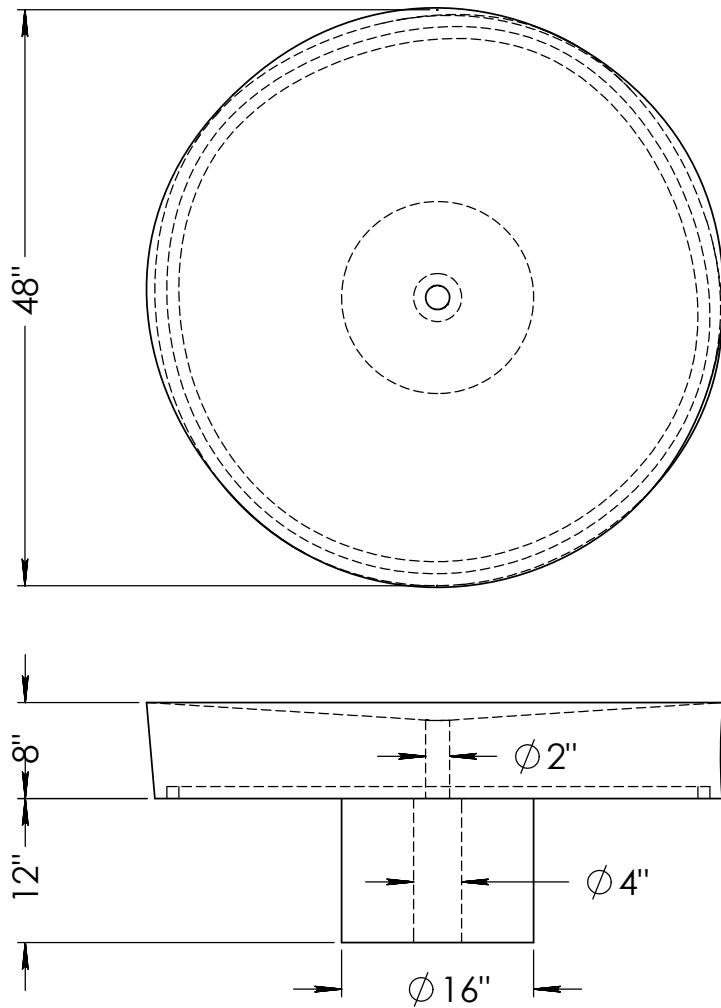

60" dia Large Natural Millstone
F19-60

Due to the hand-carving of each piece, small variances in shape and size are to be expected.

SIZE **A** DWG. NO. F19-60 - stock - cm

REV. **A**

WEIGHT: SHEET 1 OF 1

©2022 Stone Forest, Inc.

DO NOT SCALE DRAWING

48" dia Large Natural Millstone
F19-48

Due to the hand-carving of each piece, small variances in shape and size are to be expected.

SIZE **A** DWG. NO. F19-48 - stock - cm

REV. **A**

WEIGHT: SHEET 1 OF 1