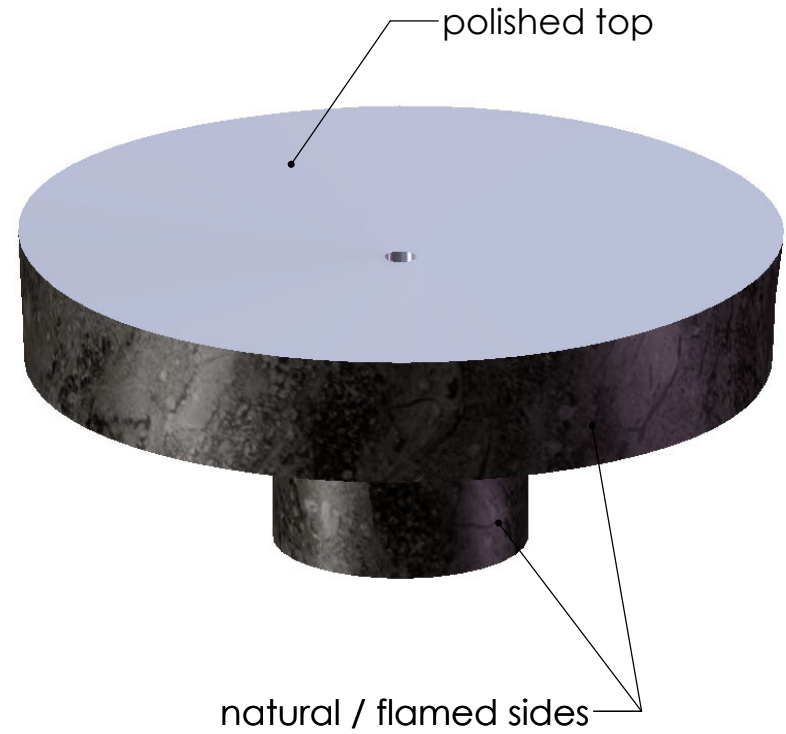

60" dia Large Natural Millstone
F19-60

Due to the hand-carving of each piece, small variances in shape and size are to be expected.

SIZE **A** DWG. NO. F19-60 - stock - cm

REV. **A**

WEIGHT: SHEET 1 OF 1

©2022 Stone Forest, Inc.

DO NOT SCALE DRAWING

48" dia Large Natural Millstone
F19-48

Due to the hand-carving of each piece, small variances in shape and size are to be expected.

SIZE **A** DWG. NO. F19-48 - stock - cm

REV. **A**

WEIGHT: SHEET 1 OF 1