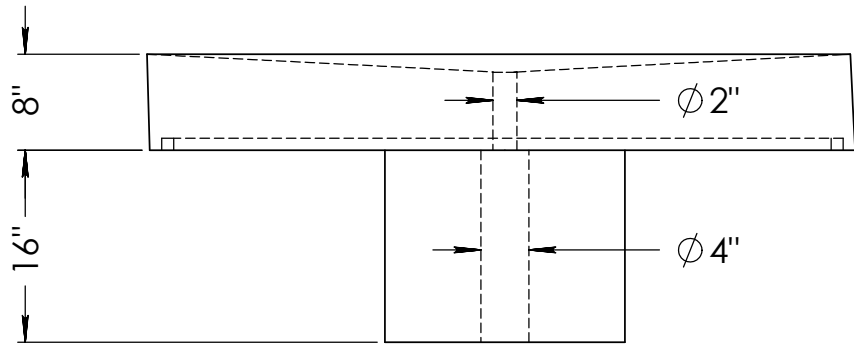

48" dia Large Natural Millstone  
F19-48

Due to the hand-carving of each piece, small variances in shape and size are to be expected.

SIZE **A** DWG. NO. F19-48 - stock - cm

REV. **A**

WEIGHT: SHEET 1 OF 1

©2022 Stone Forest, Inc.

DO NOT SCALE DRAWING

60" dia Large Natural Millstone  
F19-60

Due to the hand-carving of each piece, small variances in shape and size are to be expected.

SIZE **A** DWG. NO. F19-60 - stock - cm