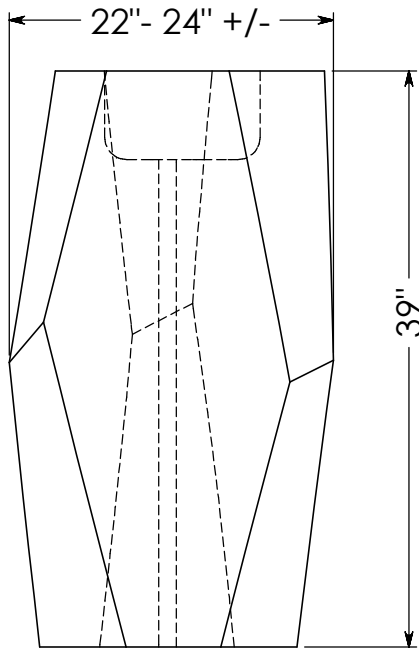

TOP VIEW

TOP VIEW

FRONT VIEW

FRONT VIEW

Mizubachi Fountains
GF-01 in 20"h & 39"h

Due to the hand-carving of each piece, small variances in shape and size are to be expected.

SIZE	DWG. NO.	REV.
A	F01-39 Mizubachi	A