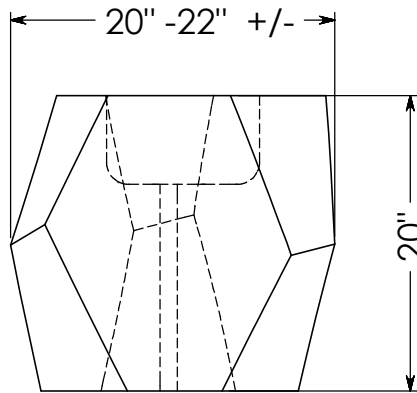

TOP VIEW

TOP VIEW

FRONT VIEW

FRONT VIEW

Mizubachi Fountains
GF-01 in 20"h & 39"h

Due to the hand-carving of each piece, small variances in shape and size are to be expected.

SIZE	DWG. NO.	REV.
A	F01-39 Mizubachi	A