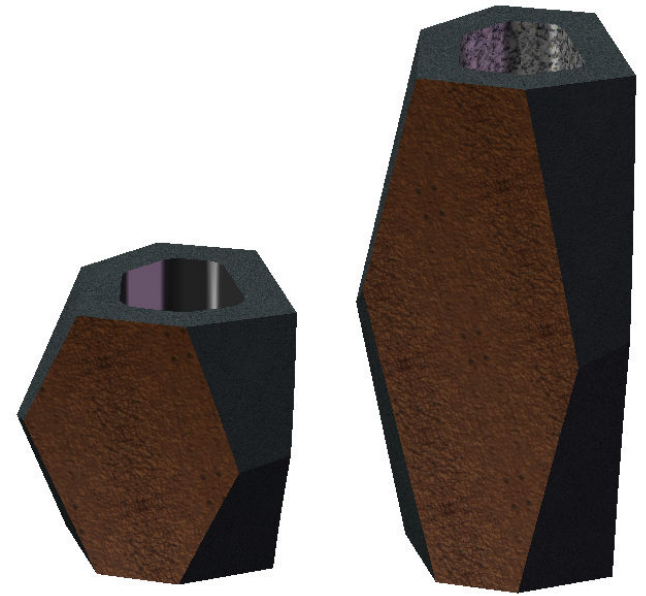

TOP VIEW

TOP VIEW

FRONT VIEW

FRONT VIEW

Mizubachi Fountains
GF-01 in 20"h & 39"h

Due to the hand-carving of each piece, small variances in shape and size are to be expected.

SIZE	DWG. NO.	REV.
A	F01-39 Mizubachi	A