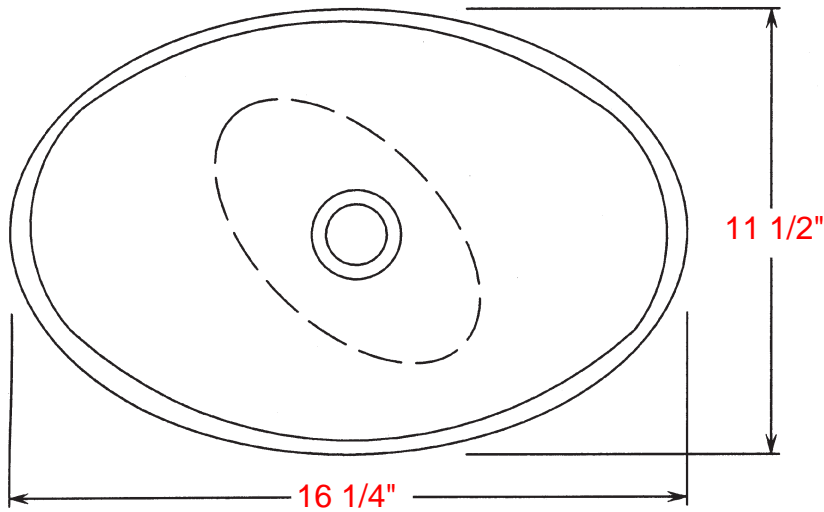

CP-18
BRONZE PAPILLON VESSEL

© 2006 STONE FOREST, INC.

TOP VIEW