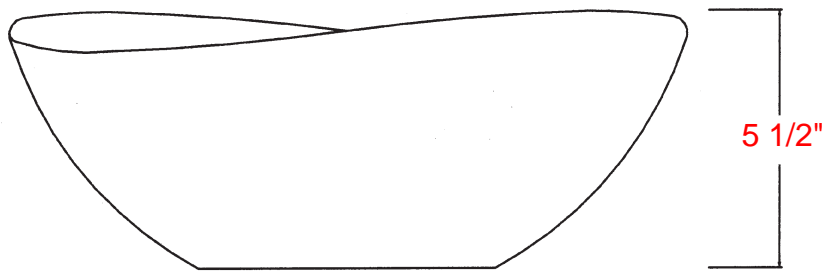

CP-18
BRONZE PAPILLON VESSEL

© 2006 STONE FOREST, INC.

FRONT VIEW

Sand Cast Bronze

Available in:

Golden Bronze (GB)

Weathered Bronze (WB)

White Bronze (WHT)

Required drain use 9054D Grid Drain.

Drains are 1.25" NPT.

This can be supplied by Stone Forest at your request in matching finishes.

Do not use pop-up drains

Stone Forest bronze sinks are hand patinated. Expect variations in finish.

Please refer to bronze care and maintenance in back of binder.

Approx 20 lbs

STONE
FOREST