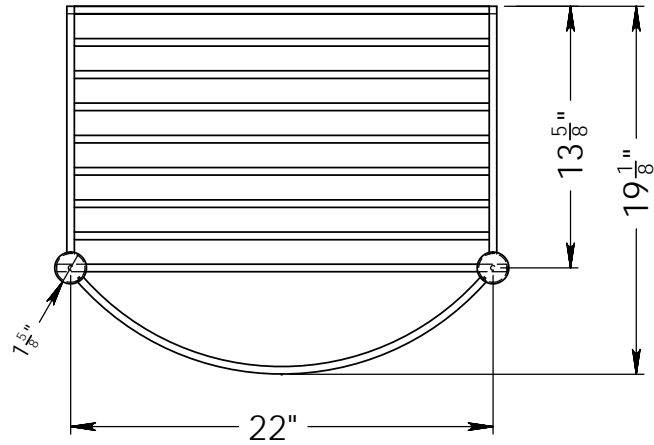

**C94-24  
HARBOR  
WASHBASIN**

© 2016 STONE FOREST, INC.

- Available in:  
Carrara Marble (CA)  
Luna Bianca Oro (LBO)
- Made to fit Harbor Washbasin Stand #PB-94.
- Do not use pop-up drains.
- Do not use plumbers putty.
- Approx thickness at drain is 0.75". Required drain use 9054D Grid Drain. This can be supplied by Stone Forest at your request in select finishes.
- Approx 150 lbs

The following pages have stand options available through Stone Forest

PB-94  
Harbor Vanity Stand

Due to the hand-carving of each piece, small variances in shape and size are to be expected.

SIZE DWG. NO.  
**A** PB-94 console stand - inch