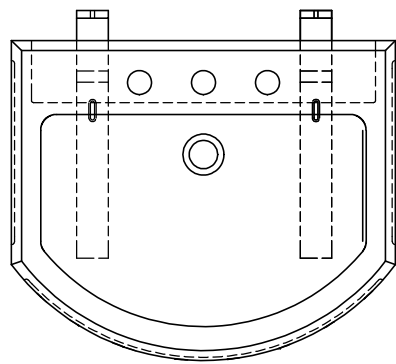

The following pages have stand options available through Stone Forest

PB-94  
Harbor Vanity Stand

Due to the hand-carving of each piece, small variances in shape and size are to be expected.

SIZE DWG. NO.  
**A** PB-94 console stand - inch

## C94-24 with Wall Bracket

C94-24 with bracket

©2019 Stone Forest, Inc.

Due to the hand-carving of each piece, small variances in shape and size are to be expected.

DO NOT SCALE DRAWING

**Specifications shown below represent standard sizes only. This Leg Systems is custom built to ANY dimensions.**