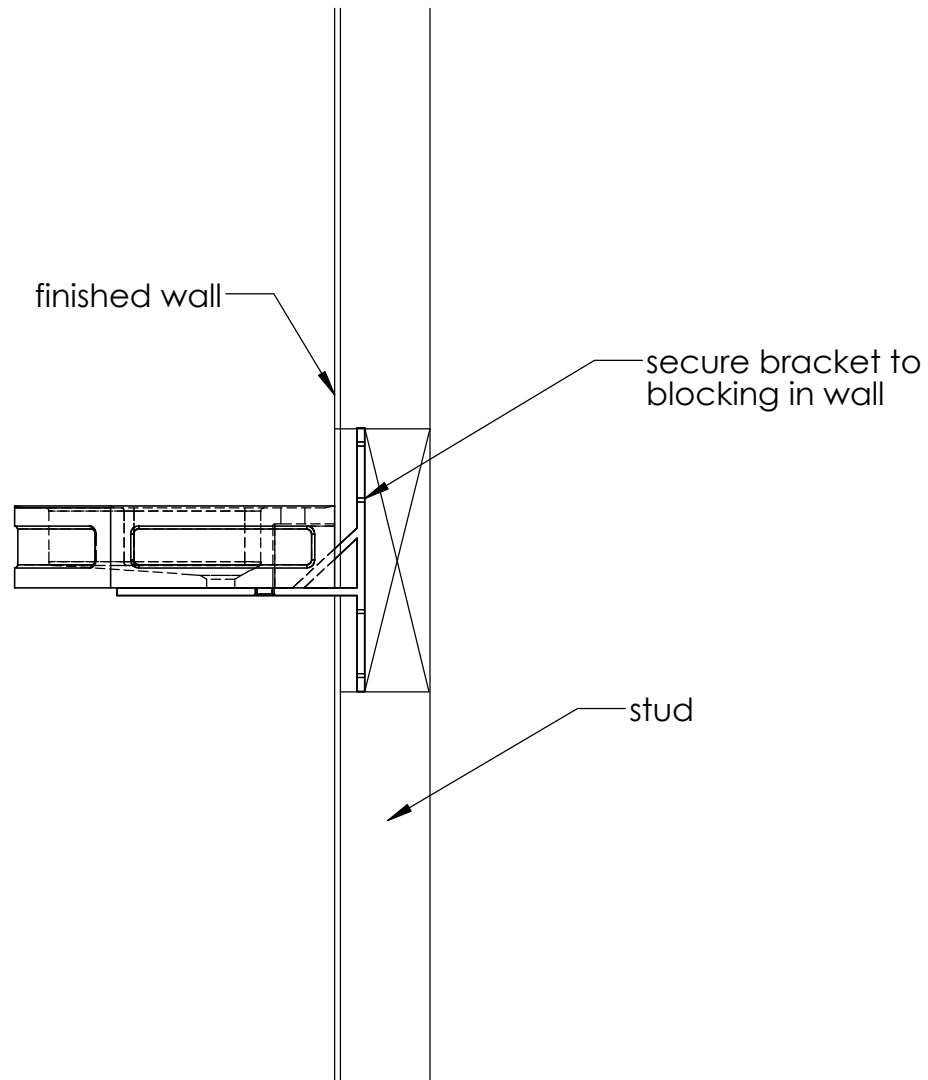

The following pages have stand options available through Stone Forest

PB-94  
Harbor Vanity Stand

Due to the hand-carving of each piece, small variances in shape and size are to be expected.

SIZE DWG. NO.  
**A** PB-94 console stand - inch

## C94-24 with Wall Bracket

C94-24 with bracket

©2019 Stone Forest, Inc.

Due to the hand-carving of each piece, small variances in shape and size are to be expected.

DO NOT SCALE DRAWING

**Specifications shown below represent standard sizes only. This Leg Systems is custom built to ANY dimensions.**