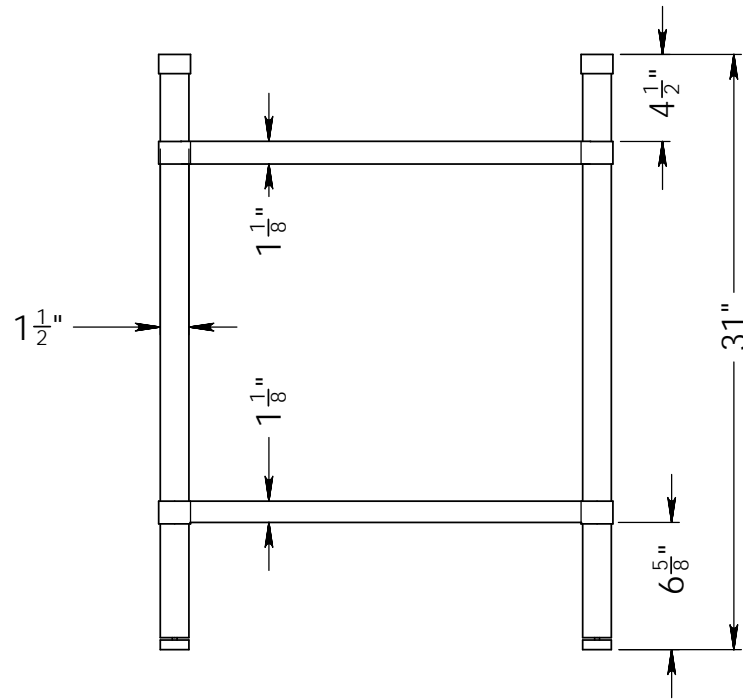

**C94-24  
HARBOR  
WASHBASIN**

© 2016 STONE FOREST, INC.

- Available in:  
Carrara Marble (CA)  
Luna Bianca Oro (LBO)
- Made to fit Harbor Washbasin Stand #PB-94.
- Do not use pop-up drains.
- Do not use plumbers putty.
- Approx thickness at drain is 0.75". Required drain use 9054D Grid Drain. This can be supplied by Stone Forest at your request in select finishes.
- Approx 150 lbs

The following pages have stand options available through Stone Forest

PB-94  
Harbor Vanity Stand

Due to the hand-carving of each piece, small variances in shape and size are to be expected.

SIZE DWG. NO.  
**A** PB-94 console stand - inch