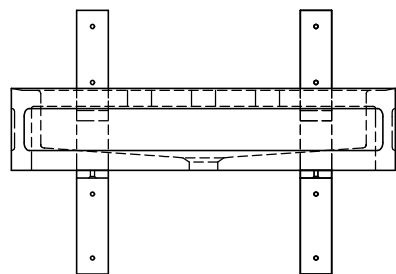

## C94-24 with Wall Bracket

C94-24 with bracket

©2019 Stone Forest, Inc.

Due to the hand-carving of each piece, small variances in shape and size are to be expected.

DO NOT SCALE DRAWING

**Specifications shown below represent standard sizes only. This Leg Systems is custom built to ANY dimensions.**