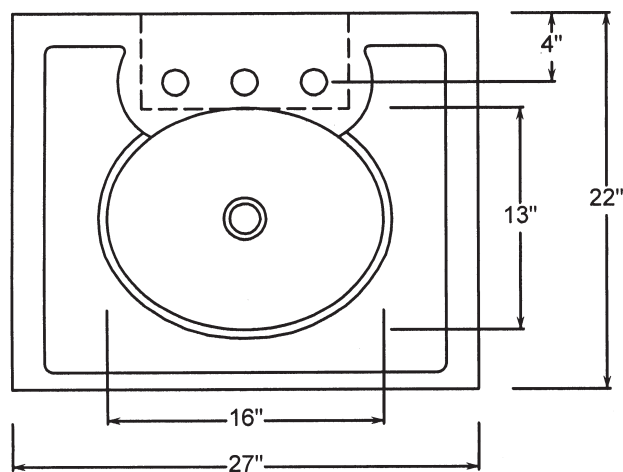

C90-27SK VINTAGE WASHBASIN – NO SPLASH

©2009 STONE FOREST, INC.

TOP VIEW

FRONT VIEW

SIDE VIEW

- Carved from a single block of stone.
- Approx thickness at drain is 1".
May require tailpiece with extra long threads
such as California Faucets 9054D or 9053L-D
- Drilled to accept most 8" c.c. lavatory faucets
- Approx 120 lbs

STONE
FOREST

OPTIONAL
C90-27SK SPLASH SET, 3PCS/SET

Due to the hand-carving of each piece, small variances in shape and size are to be expected.

SIZE **A** DWG. NO. C90-27SK Splash set 3pcs - spec

REV. **A**