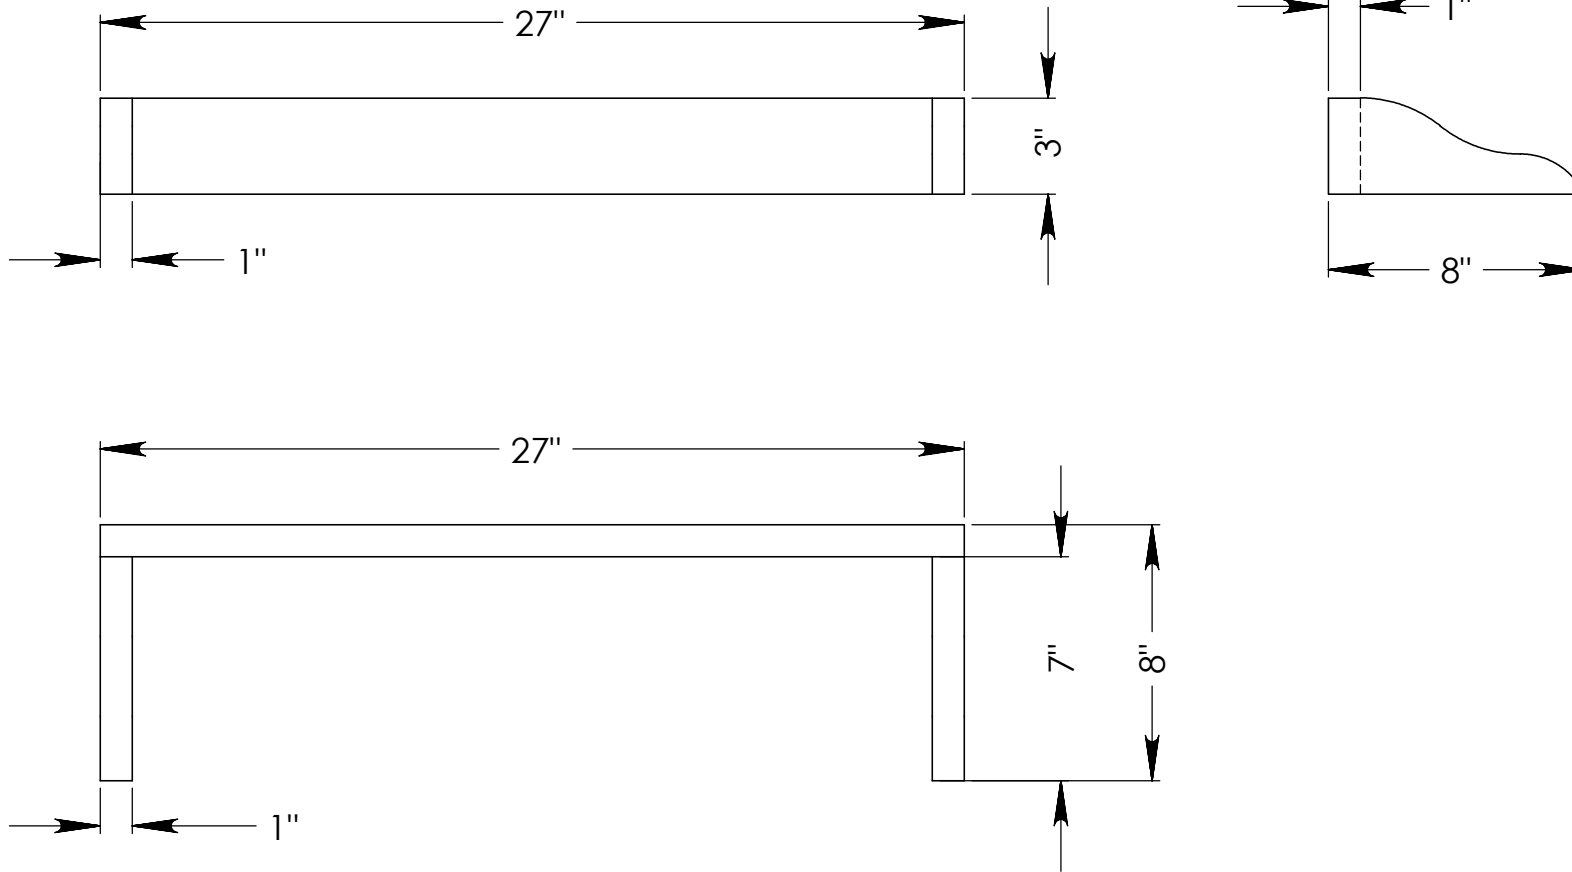

C90-27SK VINTAGE WASHBASIN – NO SPLASH

©2009 STONE FOREST, INC.

TOP VIEW

FRONT VIEW

SIDE VIEW

- Carved from a single block of stone.
- Approx thickness at drain is 1".
May require tailpiece with extra long threads
such as California Faucets 9054D or 9053L-D
- Drilled to accept most 8" c.c. lavatory faucets
- Approx 120 lbs

STONE
FOREST

OPTIONAL
C90-27SK SPLASH SET, 3PCS/SET

Due to the hand-carving of each piece, small variances in shape and size are to be expected.

SIZE **A** DWG. NO. C90-27SK Splash set 3pcs - spec

REV. **A**