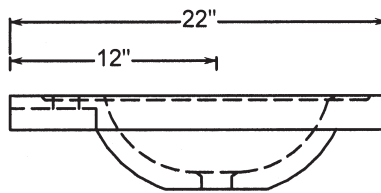

C90-27SK VINTAGE WASHBASIN – NO SPLASH

©2009 STONE FOREST, INC.

TOP VIEW

FRONT VIEW

SIDE VIEW

- Carved from a single block of stone.
- Approx thickness at drain is 1".
May require tailpiece with extra long threads
such as California Faucets 9054D or 9053L-D
- Drilled to accept most 8" c.c. lavatory faucets
- Approx 120 lbs

STONE
FOREST

OPTIONAL
C90-27SK SPLASH SET, 3PCS/SET

Due to the hand-carving of each piece, small variances in shape and size are to be expected.

SIZE **A** DWG. NO. C90-27SK Splash set 3pcs - spec

REV. **A**