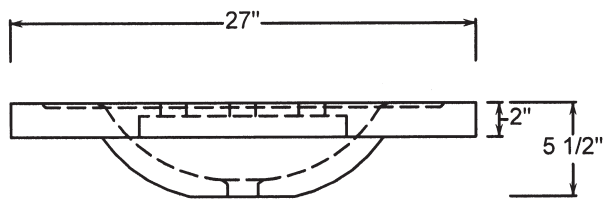

C90-27SK VINTAGE WASHBASIN – NO SPLASH

©2009 STONE FOREST, INC.

TOP VIEW

FRONT VIEW

SIDE VIEW

- Carved from a single block of stone.
- Approx thickness at drain is 1".
May require tailpiece with extra long threads
such as California Faucets 9054D or 9053L-D
- Drilled to accept most 8" c.c. lavatory faucets
- Approx 120 lbs

STONE
FOREST

OPTIONAL
C90-27SK SPLASH SET, 3PCS/SET

Due to the hand-carving of each piece, small variances in shape and size are to be expected.

SIZE **A** DWG. NO. C90-27SK Splash set 3pcs - spec

REV. **A**