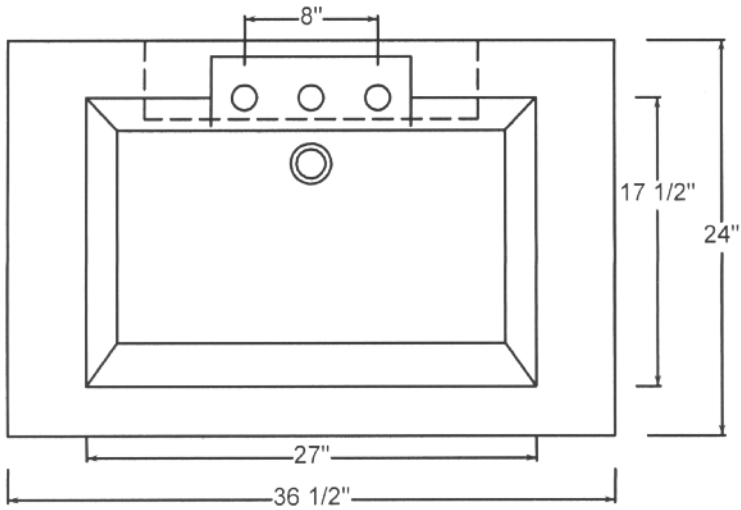

C75 BORDEAUX VANITY

© 2008 STONE FOREST, INC.

TOP VIEW

Carved from a single block of stone

Available in:
Carrara marble (CA)

Approx thickness at drain is 1". May require tailpiece with extra long threads such as California Faucets 9054D

Drilled to accept most 8" c.c. lavatory faucets

Approx 250lbs

FRONT VIEW

SIDE VIEW

STONE
FOREST

C75 with Custom Elemental Facet Legs with Crossbar

Due to the hand-carving of each piece, small variances in shape and size are to be expected.

SIZE **A** DWG. NO. C75 - CUSTPFT-ST-CNR-3624 - Bordeaux w Facet Stand REV. **A**

WEIGHT: SHEET 1 OF 1

©2022 Stone Forest, Inc.

DO NOT SCALE DRAWING