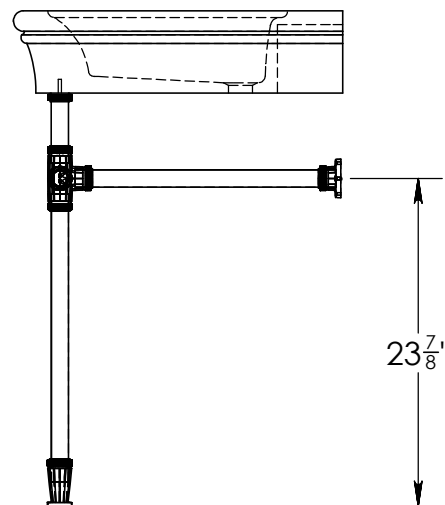

C75 BORDEAUX VANITY

© 2008 STONE FOREST, INC.

TOP VIEW

Carved from a single block of stone

Available in:
Carrara marble (CA)

Approx thickness at drain is 1". May require tailpiece with extra long threads such as California Faucets 9054D

Drilled to accept most 8" c.c. lavatory faucets

Approx 250lbs

FRONT VIEW

SIDE VIEW

STONE
FOREST

C75 with Custom Elemental Facet Legs with Crossbar

Due to the hand-carving of each piece, small variances in shape and size are to be expected.

SIZE **A** DWG. NO. C75 - CUSTPFT-ST-CNR-3624 - Bordeaux w Facet Stand REV. **A**

WEIGHT: SHEET 1 OF 1

©2022 Stone Forest, Inc.

DO NOT SCALE DRAWING