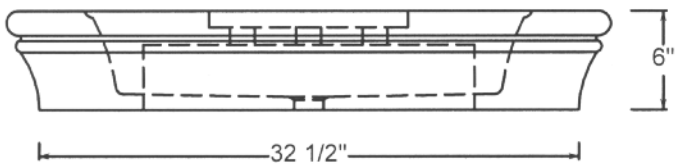

C75 BORDEAUX VANITY

© 2008 STONE FOREST, INC.

TOP VIEW

Carved from a single block of stone

Available in:
Carrara marble (CA)

Approx thickness at drain is 1". May require tailpiece with extra long threads such as California Faucets 9054D

Drilled to accept most 8" c.c. lavatory faucets

Approx 250lbs

FRONT VIEW

SIDE VIEW

STONE
FOREST

C75 with Custom Elemental Facet Legs with Crossbar

Due to the hand-carving of each piece, small variances in shape and size are to be expected.