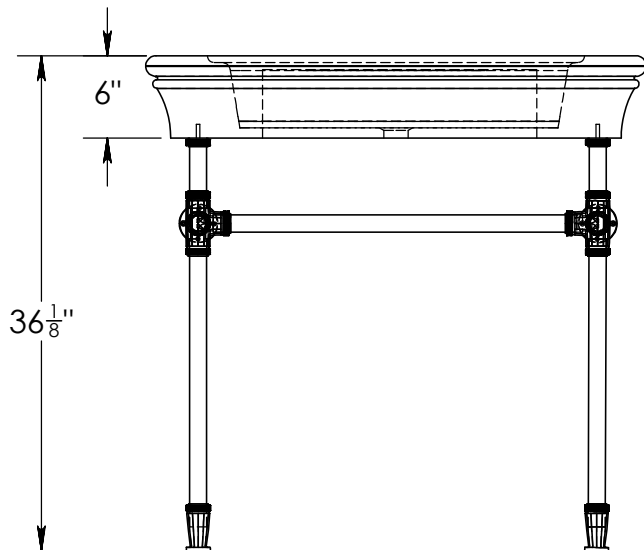

C75 BORDEAUX VANITY

© 2008 STONE FOREST, INC.

TOP VIEW

Carved from a single block of stone

Available in:
Carrara marble (CA)

Approx thickness at drain is 1". May require tailpiece with extra long threads such as California Faucets 9054D

Drilled to accept most 8" c.c. lavatory faucets

Approx 250lbs

FRONT VIEW

SIDE VIEW

STONE
FOREST

C75 with Custom Elemental Facet Legs with Crossbar

Due to the hand-carving of each piece, small variances in shape and size are to be expected.

SIZE **A** DWG. NO. C75 - CUSTPFT-ST-CNR-3624 - Bordeaux w Facet Stand REV. **A**

WEIGHT: SHEET 1 OF 1

©2022 Stone Forest, Inc.

DO NOT SCALE DRAWING