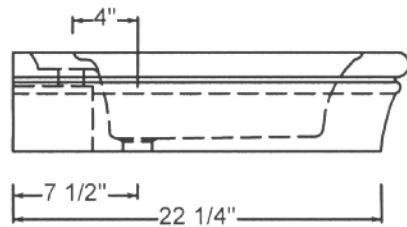

C75 BORDEAUX VANITY

© 2008 STONE FOREST, INC.

TOP VIEW

Carved from a single block of stone

Available in:
Carrara marble (CA)

Approx thickness at drain is 1". May require tailpiece with extra long threads such as California Faucets 9054D

Drilled to accept most 8" c.c. lavatory faucets

Approx 250lbs

FRONT VIEW

SIDE VIEW

STONE
FOREST

C75 with Custom Elemental Facet Legs with Crossbar

Due to the hand-carving of each piece, small variances in shape and size are to be expected.

SIZE **A** DWG. NO. C75 - CUSTPFT-ST-CNR-3624 - Bordeaux w Facet Stand REV. **A**

WEIGHT: SHEET 1 OF 1

©2022 Stone Forest, Inc.

DO NOT SCALE DRAWING