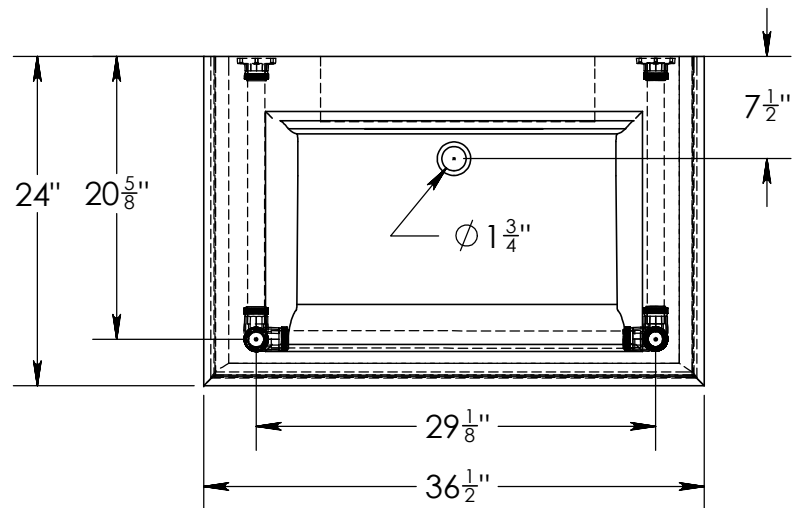

C75 BORDEAUX VANITY

© 2008 STONE FOREST, INC.

TOP VIEW

Carved from a single block of stone

Available in:
Carrara marble (CA)

Approx thickness at drain is 1". May require tailpiece with extra long threads such as California Faucets 9054D

Drilled to accept most 8" c.c. lavatory faucets

Approx 250lbs

FRONT VIEW

SIDE VIEW

STONE
FOREST

C75 with Custom Elemental Facet Legs with Crossbar

Due to the hand-carving of each piece, small variances in shape and size are to be expected.

SIZE **A** DWG. NO. C75 - CUSTPFT-ST-CNR-3624 - Bordeaux w Facet Stand REV. **A**

WEIGHT: SHEET 1 OF 1

©2022 Stone Forest, Inc.

DO NOT SCALE DRAWING