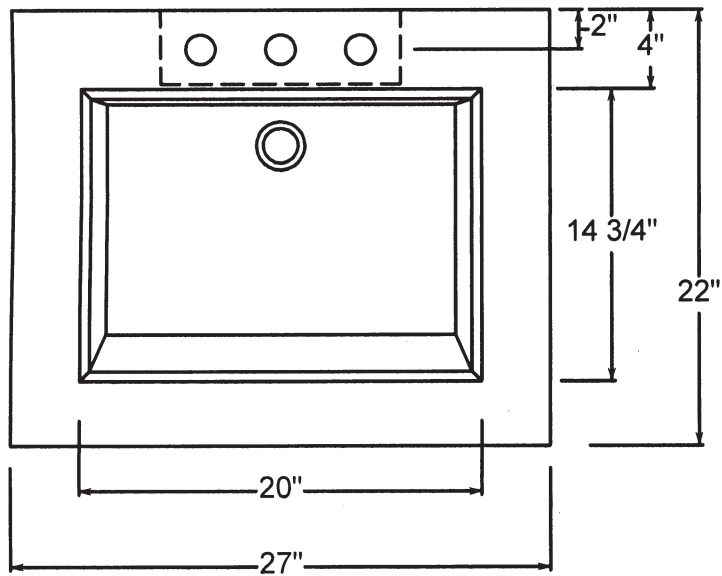

C75MD
MEDIUM BORDEAUX VANITY

©2009 STONE FOREST, INC.

TOP VIEW

FRONT VIEW

SIDE VIEW

- Carved from a single block of stone.
- Available in:
Carrara Marble (CA)
Jerusalem Gold (JG)
- Approx thickness at drain is 1".
May require tailpiece with extra long threads
such as California Faucets 9054D or 9058D.
- Drilled to accept most 8" c.c. lavatory faucets
- Made to fit Palmer Sink Legs, #LS2C-SF-MD
- Approx 180 lbs