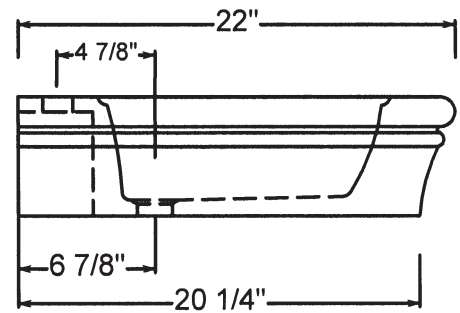

C75MD
MEDIUM BORDEAUX VANITY

©2009 STONE FOREST, INC.

TOP VIEW

FRONT VIEW

SIDE VIEW

- Carved from a single block of stone.
- Available in:
Carrara Marble (CA)
Jerusalem Gold (JG)
- Approx thickness at drain is 1".
May require tailpiece with extra long threads
such as California Faucets 9054D or 9058D.
- Drilled to accept most 8" c.c. lavatory faucets
- Made to fit Palmer Sink Legs, #LS2C-SF-MD
- Approx 180 lbs