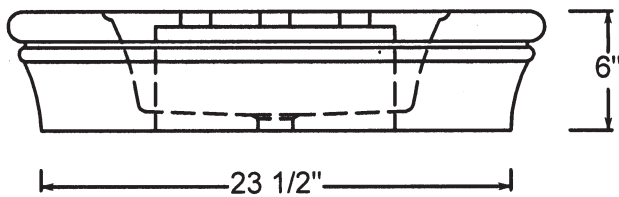

C75MD
MEDIUM BORDEAUX VANITY

©2009 STONE FOREST, INC.

TOP VIEW

FRONT VIEW

SIDE VIEW

- Carved from a single block of stone.
- Available in:
Carrara Marble (CA)
Jerusalem Gold (JG)
- Approx thickness at drain is 1".
May require tailpiece with extra long threads
such as California Faucets 9054D or 9058D.
- Drilled to accept most 8" c.c. lavatory faucets
- Made to fit Palmer Sink Legs, #LS2C-SF-MD
- Approx 180 lbs