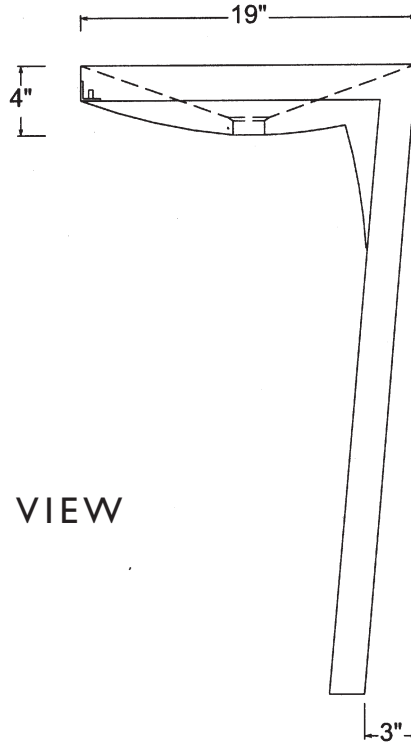

## TOP VIEW

Available in Honed Black Granite (HONE BL)

Mounting Bracket included, see next page for installation diagram

Approx thickness at drain is 1"

Required drain use 9054D Grid Drain. Drain is 1.25" NPT. This can be supplied by Stone Forest at your request.

## FRONT VIEW