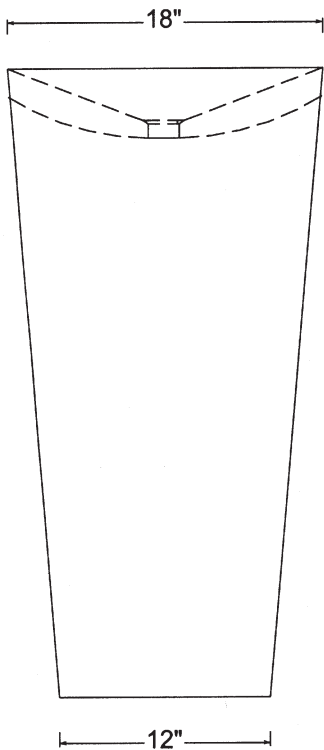

## TOP VIEW

Available in Honed Black Granite (HONE BL)

Mounting Bracket included, see next page for installation diagram

Approx thickness at drain is 1"

Required drain use 9054D Grid Drain. Drain is 1.25" NPT. This can be supplied by Stone Forest at your request.

Do not use popup drains

Approx 180 lbs

## FRONT VIEW