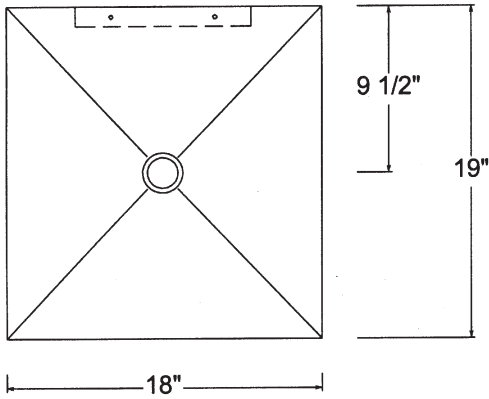

## TOP VIEW

Available in Honed Black Granite (HONE BL)

Mounting Bracket included, see next page for installation diagram

Approx thickness at drain is 1"

Required drain use 9054D Grid Drain. Drain is 1.25" NPT. This can be supplied by Stone Forest at your request.