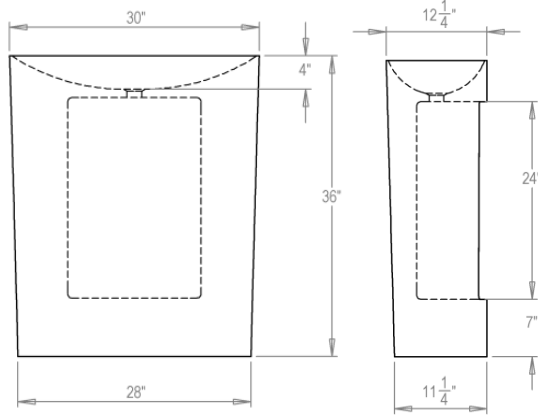

C60D
NEW INFINITY
PEDESTAL SINK
 © 2016 STONE FOREST, INC.

- Available in:
Cumulo Granite (CG)
- Custom sizes can be made.
- Approx thickness at drain is 1".
Required drain use 9054D Grid
Drain. This can be supplied by
Stone Forest at your request in
select finishes.
- Do not use pop-up drains.
- Do not use oil based
plumbers putty.
- Approx 800 lbs