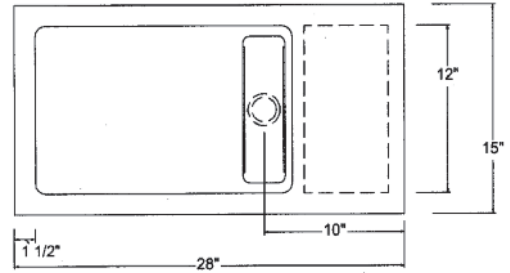

C57 BENTO VESSEL

©2007 STONE FOREST, INC.

- Honed interior and exterior.
- Available in:
Honed Black Granite (HONE BL)
- Includes Granite Drain Cover
- Please specify quantity and location of any faucet holes when ordering.
- Approx thickness at drain is .75".
Required drain use 9054D Grid Drain. This can be supplied by Stone Forest at your request in select finishes
- Do not use pop-up drains.
- Do not use plumbers putty.
- Approx 85 lbs.
- cUPC® listed.

TOP VIEW

FRONT VIEW

SIDE VIEW