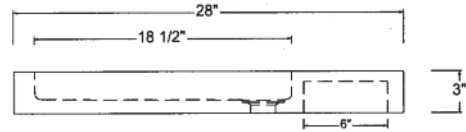

C57 BENTO VESSEL

©2007 STONE FOREST, INC.

- Honed interior and exterior.
- Available in:
Honed Black Granite (HONE BL)
- Includes Granite Drain Cover
- Please specify quantity and location of any faucet holes when ordering.
- Approx thickness at drain is .75".
Required drain use 9054D Grid Drain. This can be supplied by Stone Forest at your request in select finishes
- Do not use pop-up drains.
- Do not use plumbers putty.
- Approx 85 lbs.
- cUPC® listed.

TOP VIEW

FRONT VIEW

SIDE VIEW