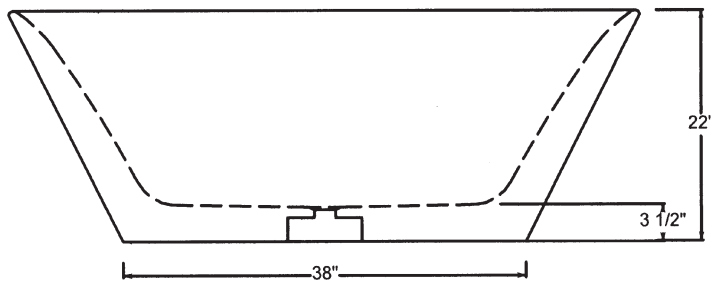

C48-60
TAZZA BATHTUB

© 2010 STONE FOREST, INC.

TOP VIEW

SIDE VIEW

- Carved from a single block of marble
- Each tub is carved to order and can be customized to suit your needs
- Can be carved to fit most drain assemblies. Please specify location and model of drain when ordering.
- Available in:
Siena Silver Grey (SSG)
Silver Travertine (ST)
Travertino Romano (TR)
- Approx 2200 lbs