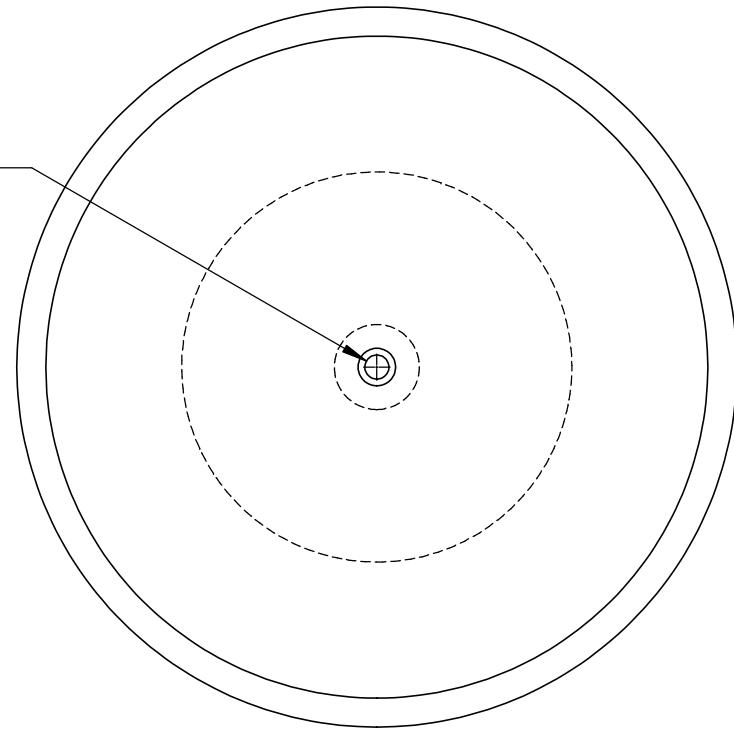

Ø2"
Tub Drain

STONE
FOREST

C45-60 Round Tub
Limestone

©2011 Stone Forest, Inc.