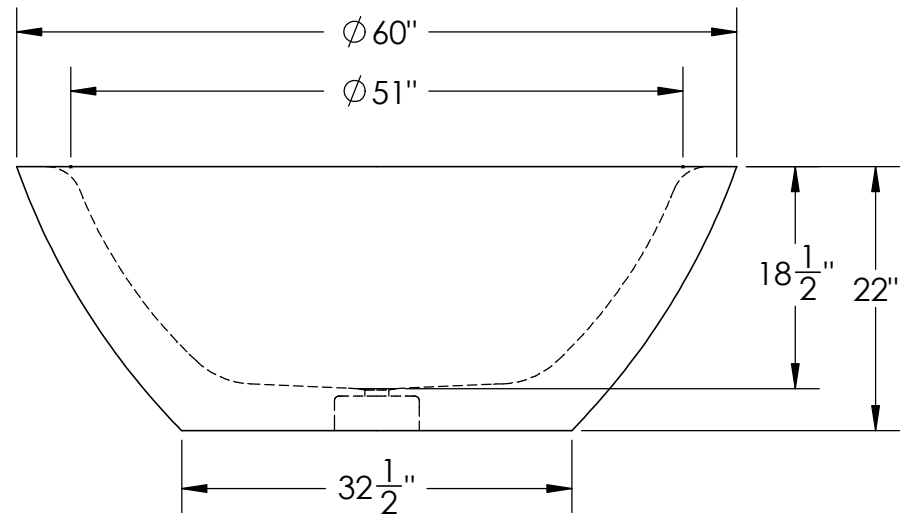

Ø2"
Tub Drain

STONE
FOREST

C45-60 Round Tub
Limestone

©2011 Stone Forest, Inc.