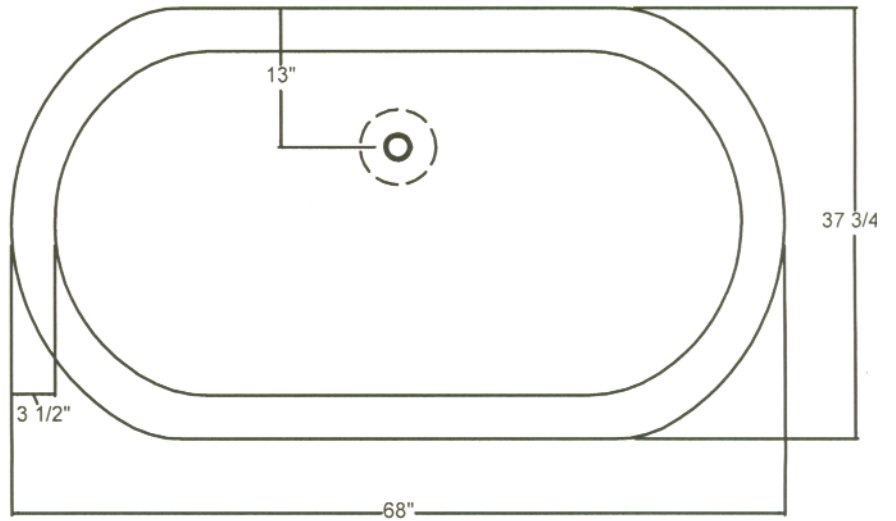

C42-68
ROMAN BATHTUB

© 2005 STONE FOREST, INC.

Carved from a single block of marble

Approx 1800lbs

UPC® listed

TOP VIEW

FRONT VIEW

SIDE VIEW