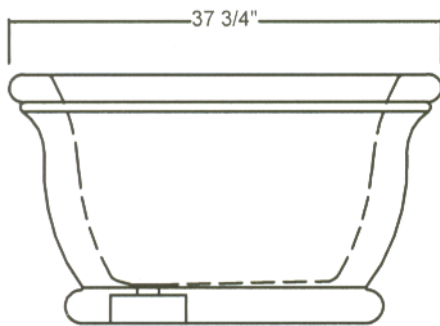

C42-68
ROMAN BATHTUB

© 2005 STONE FOREST, INC.

Carved from a single block of marble

Approx 1800lbs

UPC® listed

TOP VIEW

FRONT VIEW

SIDE VIEW