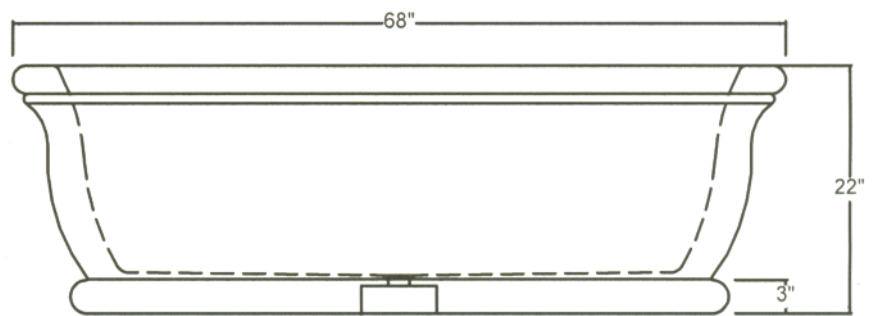

C42-68
ROMAN BATHTUB

© 2005 STONE FOREST, INC.

Carved from a single block of marble

Approx 1800lbs

UPC® listed

TOP VIEW

FRONT VIEW

SIDE VIEW