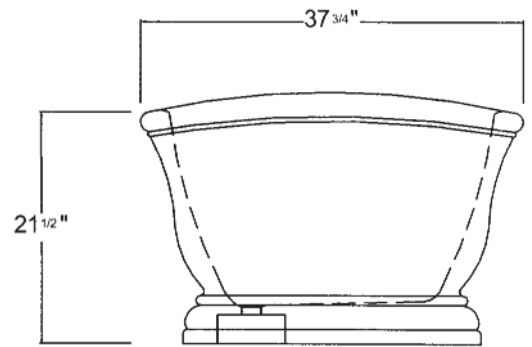

C41-68
OLD WORLD BATHTUB

© 2005 STONE FOREST, INC.

TOP VIEW

Carved from a single block of marble

Approx 1800lbs

UPC® listed

SIDE VIEW

FRONT VIEW