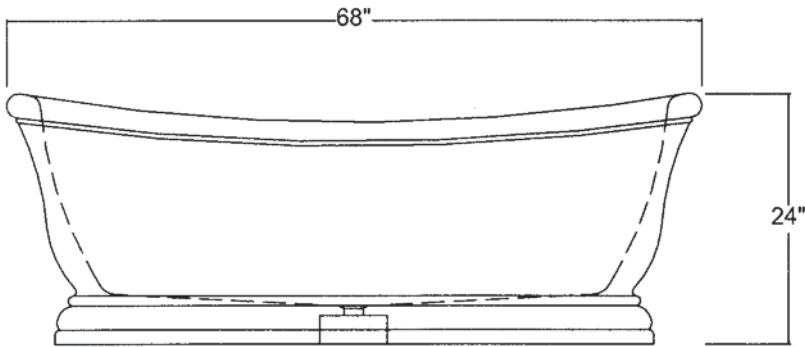

C41-68
OLD WORLD BATHTUB

© 2005 STONE FOREST, INC.

TOP VIEW

Carved from a single block of marble

Approx 1800lbs

UPC® listed

SIDE VIEW

FRONT VIEW