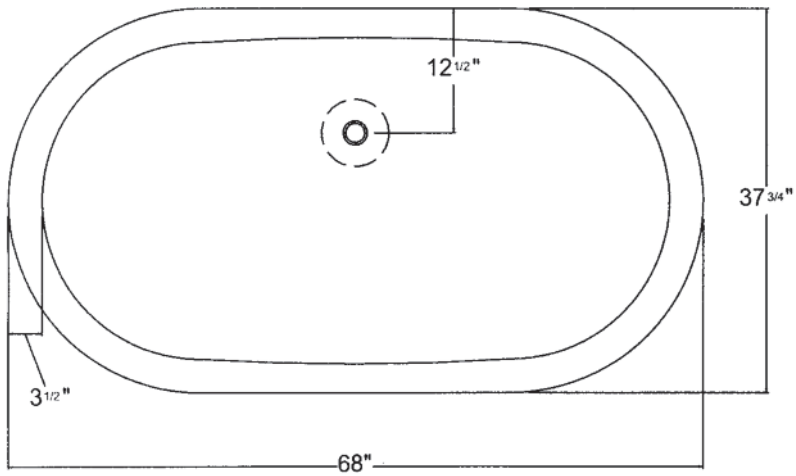

C41-68
OLD WORLD BATHTUB

© 2005 STONE FOREST, INC.

TOP VIEW

Carved from a single block of marble

Approx 1800lbs

UPC® listed

SIDE VIEW

FRONT VIEW