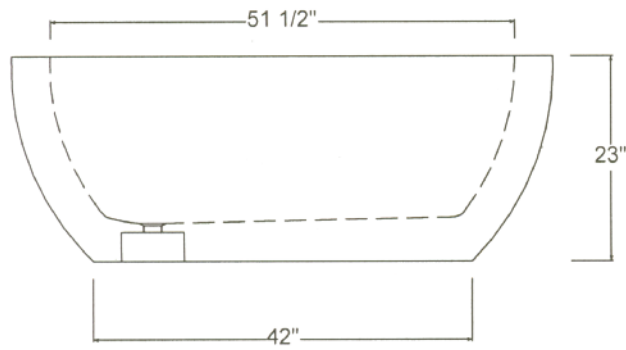

# C40-60/C40-72 BATHTUBS

©2000 STONE FOREST, INC.

**C40-60 BATH TUB**

Carved from single blocks of granite or marble.

Specs are for our "stock" designs

**60" x 36.5" x 23"h - 1800 lbs**

**72" x 44" x 26"h - 2500 lbs**