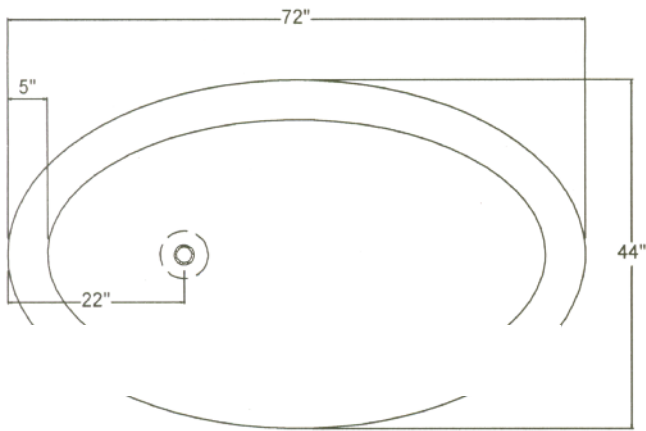

C40-72 BATH TUB

UPC® listed