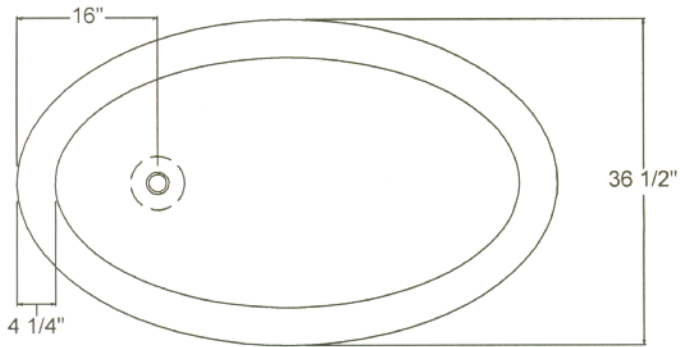

# C40-60/C40-72 BATHTUBS

©2000 STONE FOREST, INC.

**C40-60 BATH TUB**

Carved from single blocks of granite or marble.

Specs are for our "stock" designs

**60" x 36.5" x 23"h - 1800 lbs**

**72" x 44" x 26"h - 2500 lbs**