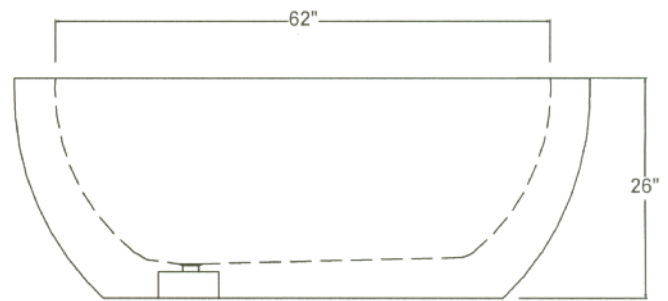

C40-60/C40-72 BATHTUBS

©2000 STONE FOREST, INC.

Carved from single blocks of granite or marble.

Specs are for our "stock" designs

60" x 36.5" x 23"h - 1800 lbs

72" x 44" x 26"h - 2500 lbs

Granite tubs have a chiseled exterior; marble tubs are polished on exterior.

UPC® listed