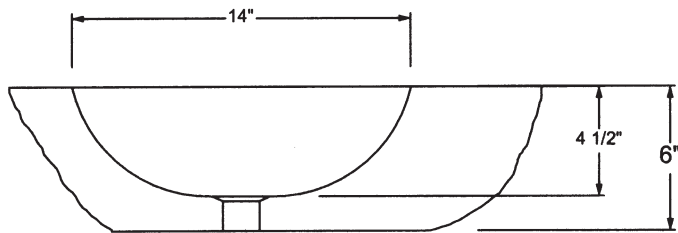

C26
NATURAL VESSEL

© 2000 STONE FOREST, INC.

TOP VIEW

SIDE VIEW

Each one-of-a-kind Natural Vessel is carved from a granite boulder. Shape, size and color will vary.

Approx thickness at drain is 1-1/2". May require tailpiece with extra long threads such as California Faucets 9054-D or 9058-D.

Available in:

Green-Gray Granite

with Weathered Exterior (GG)

Black Granite with Weathered Exterior (BLK)

Do not use pop-up drains

Approx 90 lbs

UPC® listed