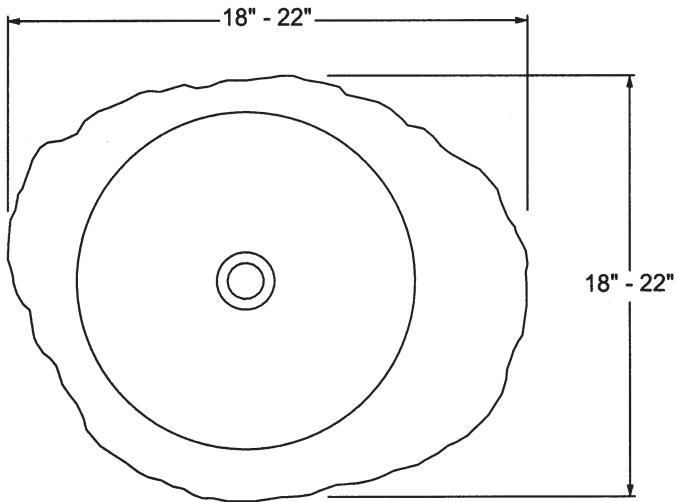

C26
NATURAL VESSEL

© 2000 STONE FOREST, INC.

TOP VIEW

SIDE VIEW

Each one-of-a-kind Natural Vessel is carved from a granite boulder. Shape, size and color will vary.

Approx thickness at drain is 1-1/2". May require tailpiece with extra long threads such as California Faucets 9054-D or 9058-D.

Available in:

Green-Gray Granite

with Weathered Exterior (GG)

Black Granite with Weathered Exterior (BLK)

Do not use pop-up drains

Approx 90 lbs

UPC® listed