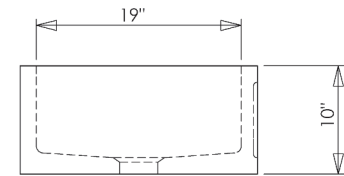

NOTE: due to size variations, final cabinet and countertop construction should be done with the sink on hand.

- Approx 280lbs.

TOP VIEW

FRONT VIEW

SIDE VIEW