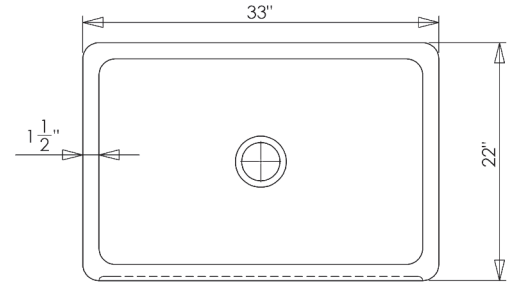

## C04-KT NEW HAVEN FARMHOUSE SINK

© 2014 STONE FOREST, INC.

- Available in:  
Honed Basalt (HB)  
Polished Carrara (CA)
- Carved from a single block of stone.
- Thicker drain requires the use of an adjustable strainer like the Jaclo model #2804.
- Use stone-safe plumbers putty. NO oil-based putty
- Garbage disposal not to exceed 3/4 hp. **Extended flange required.**

NOTE: due to size variations, final cabinet and countertop construction should be done with the sink on hand.

- Approx 280lbs.

TOP VIEW

FRONT VIEW

SIDE VIEW